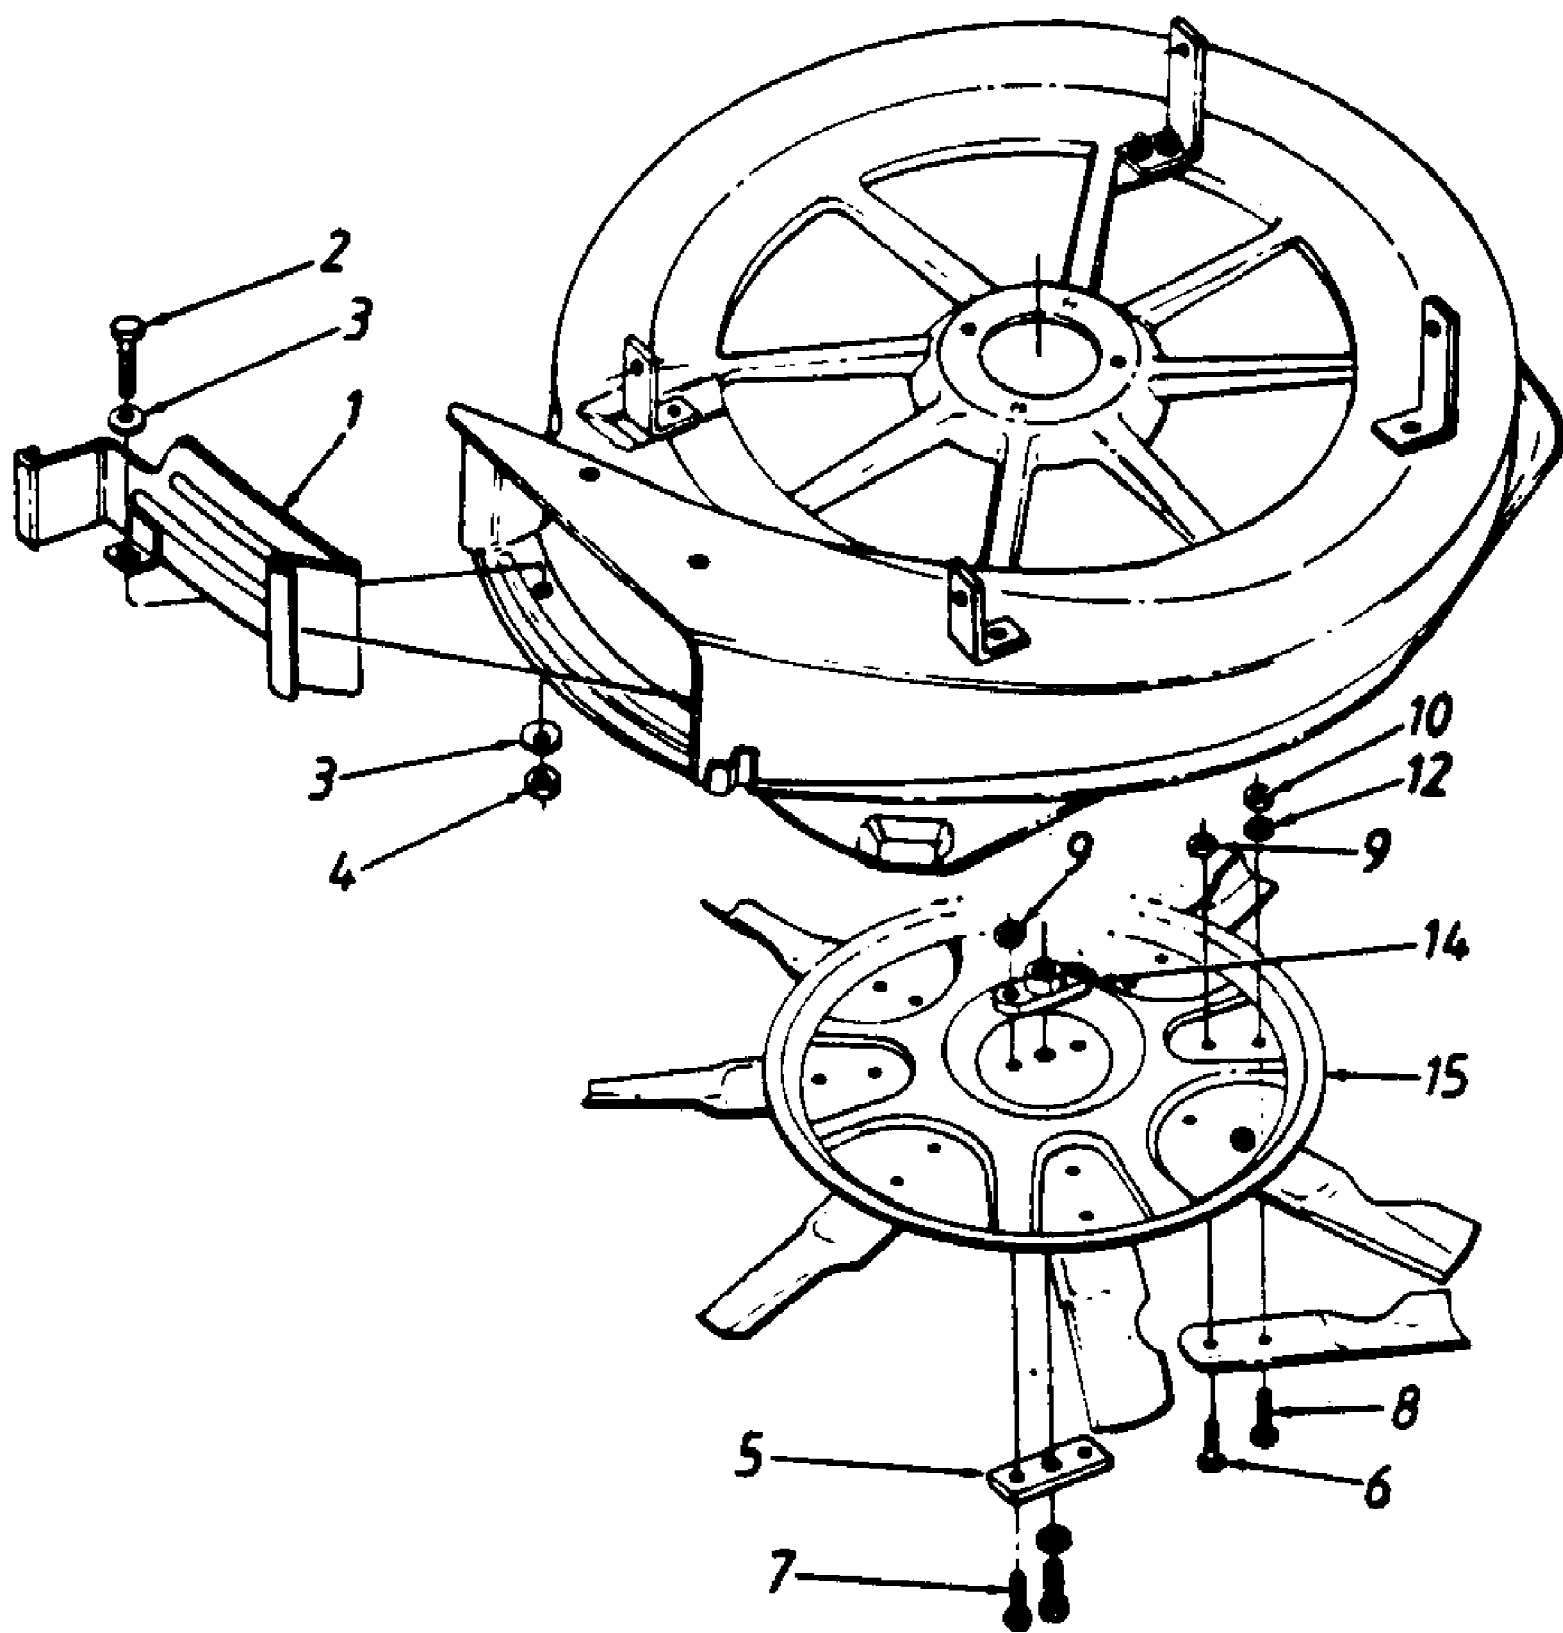

190-093-190 30" Mulching Kit (1991)
30" Mulching Kit

190-093-190 30" Mulching Kit (1991)
30" Mulching Kit

Page 2 of 2

Ref #	Part Number	Qty	S/P/F	Description
1	703-2071	1		Mulching Baffle Ass'y.
2	710-0621	1	S	Hex Bolt 5/16-18 x .5
3	736-0425	1	S	Bell-Wash. .825" I.D.
4	712-0429	1	S	Hex L-Nut 5/16-18 Thd.
5	12626A	1		Blade Spacer
6	710-0157	1	/P	Hex Bolt 5/16-24 x .75"
7	710-0672	1	/P	Hex Bolt 5/16-24 x 1.25" Lg. (Gr. 5)
8	710-0696	1	/P	Hex Bolt 3/8-24 x .88" Lg.
9	712-0237	1	S	Hex L-Nut 5/16-24 Thd.
10	712-3061	1	S	Hex L-Nut 3/8-24 Thd. (Gr. 5)
	732-0482	1		Extension Spring 3.2n Lg. (Not Shown)
12	736-0185	1	S	FI-Wash. .406" I.D. x .75n
	742-0600	1		30" Mulching Blade Tip
14	748-0300	1		Blade Adapter
15	783-0006	1		30 Mulching Blade Disc